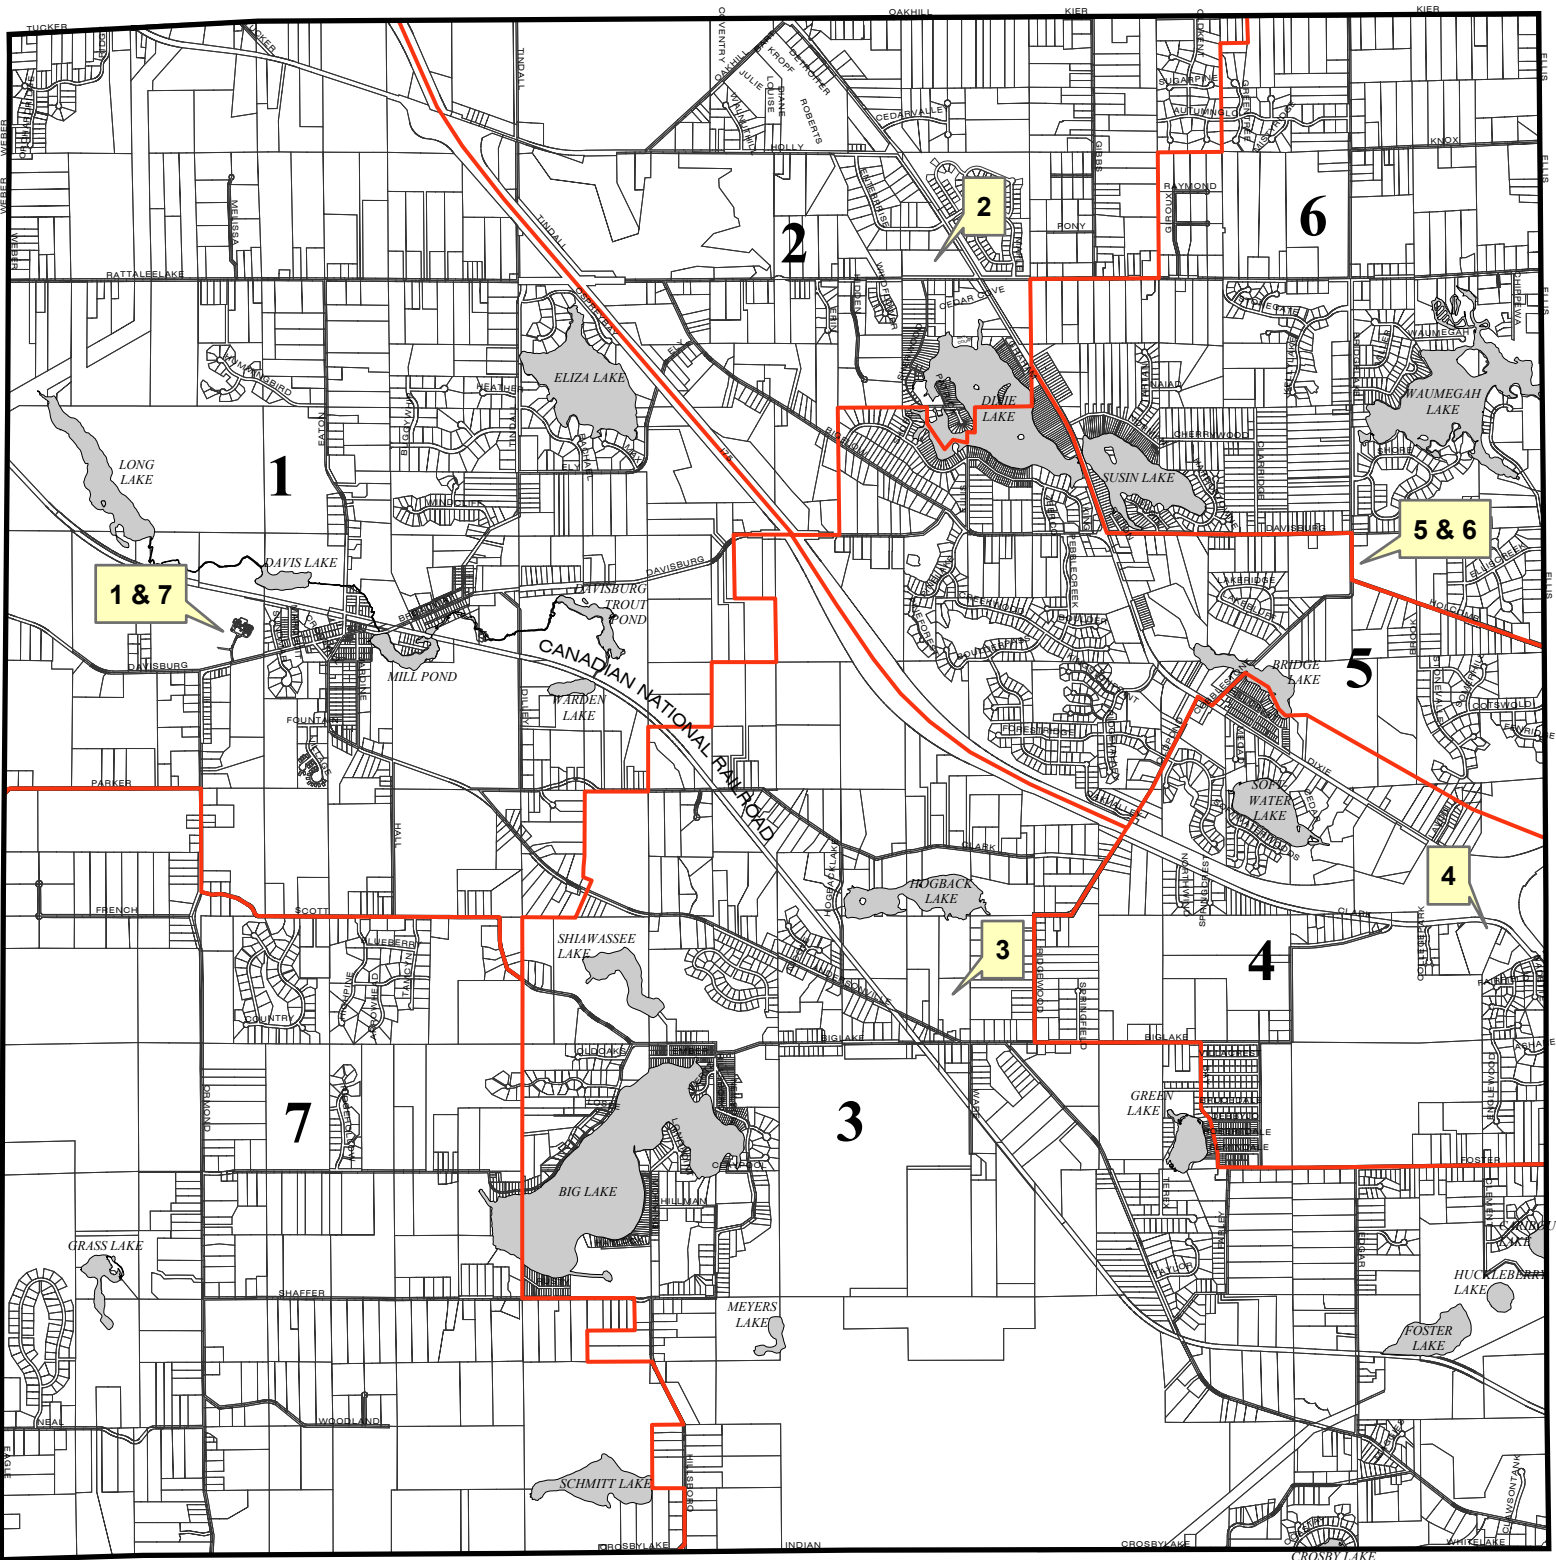

CHARTER TOWNSHIP of SPRINGFIELD

VOTING PRECINCTS

INDICATES POLLING PLACE

- 1 & 7 Springfield Township Civic Center
12000 Davisburg Rd.
- 2 Fire Station #2
10280 Rattalee Lake Rd.
- 3 Andersonville Elem.
10350 Andersonville Rd.

- 4 Oakland Technical Center
8211 Big Lake Rd.
- 5 & 6 Springfield Plains Elem.
8650 Holcomb Rd.