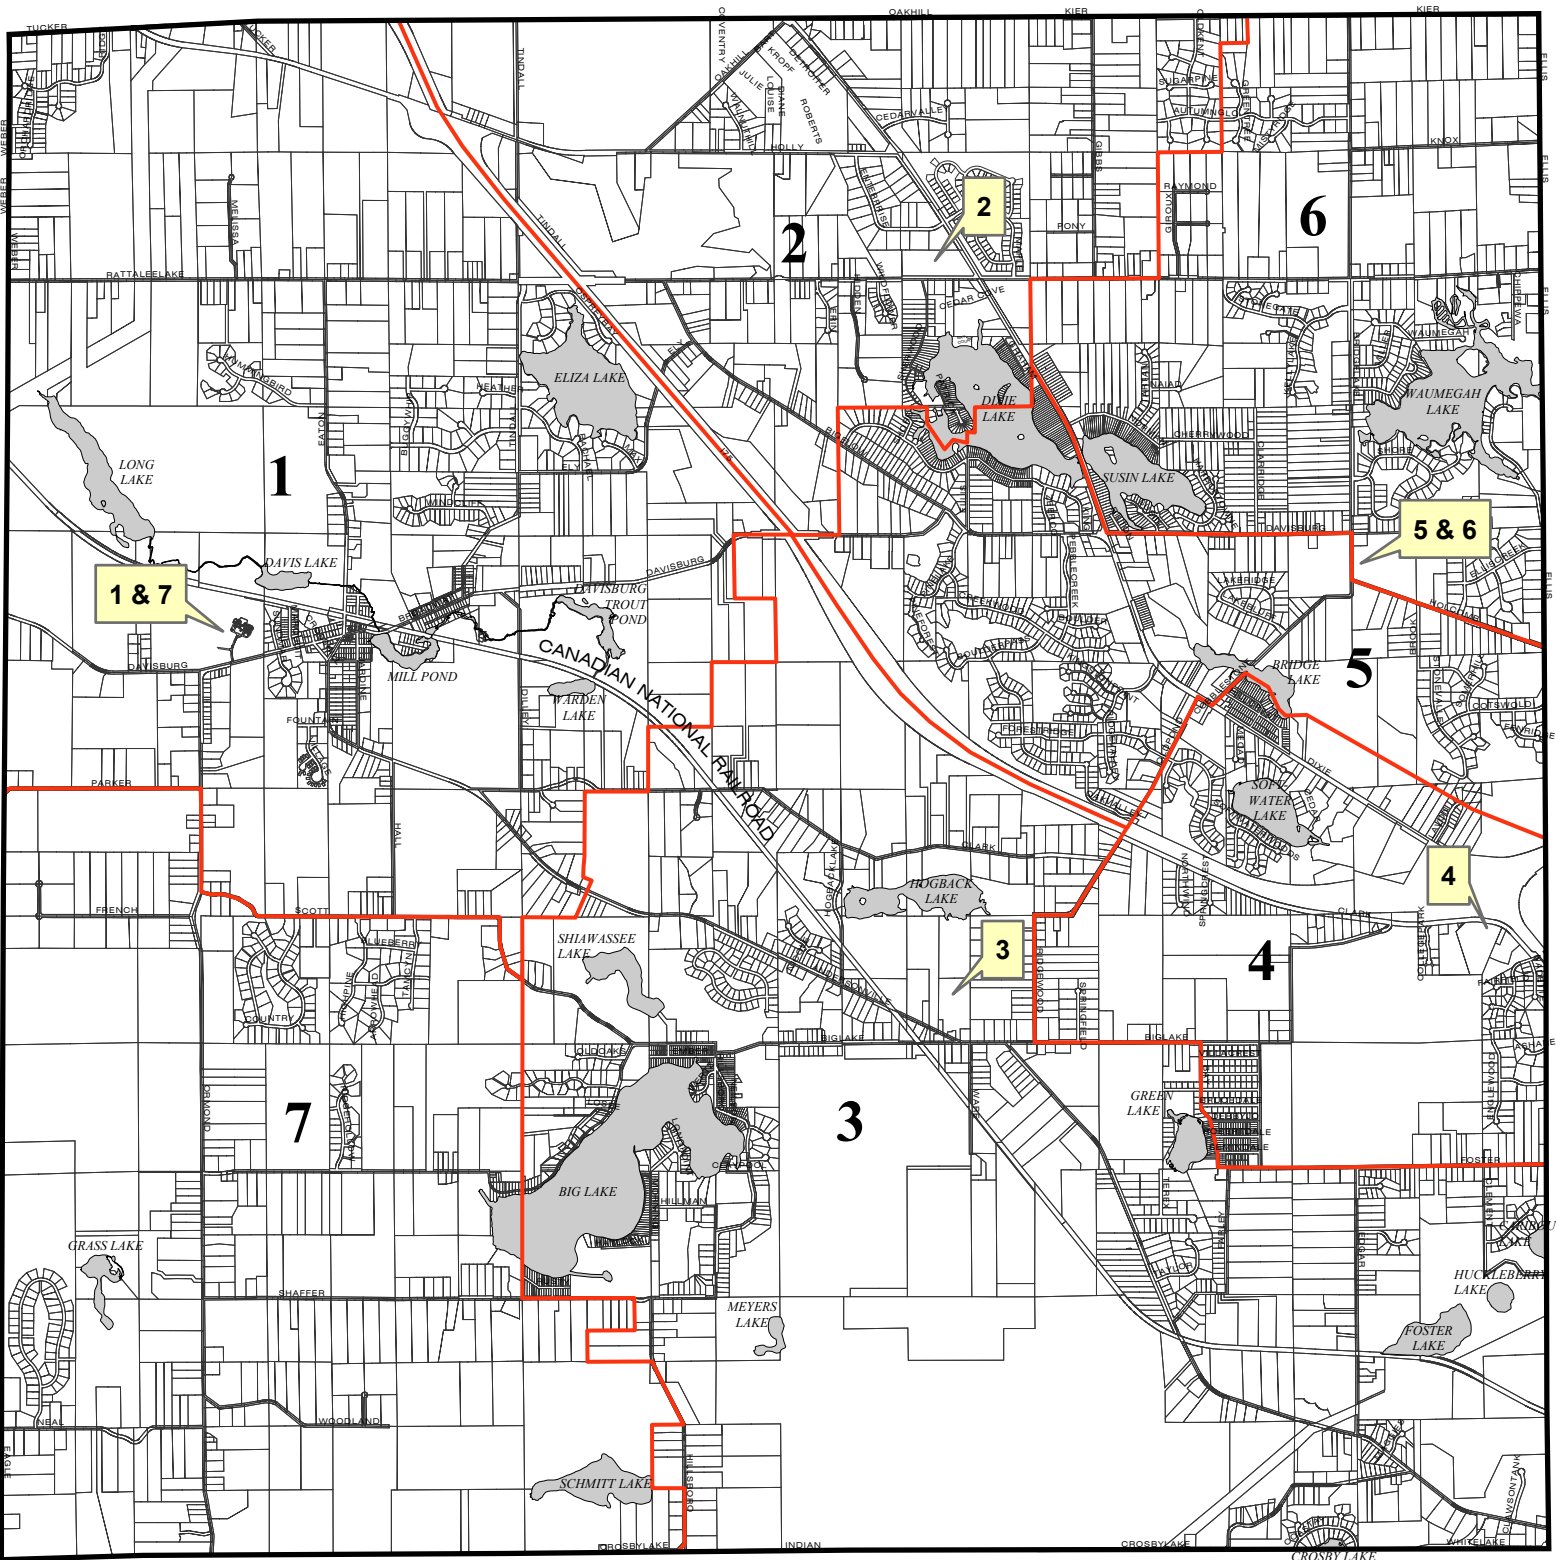

# CHARTER TOWNSHIP of SPRINGFIELD

## VOTING PRECINCTS

- # INDICATES POLLING PLACE
- 1 & 7 Springfield Township Civic Center  
12000 Davisburg Rd.
- 2 Fire Station #2  
Rattalee Lk. Rd. & Dixie Hwy.
- 3 Andersonville Elem.  
Andersonville & Big Lake Rd.
- 4 Oakland Technical Center  
Big Lake Rd. & Dixie Hwy.
- 5 & 6 Springfield Plains Elem.  
Bridge Lake & Holcomb Rd.